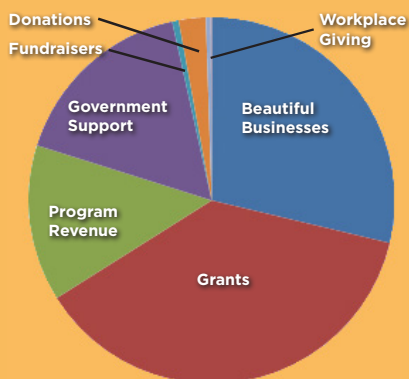

KEEP TRUCKEE MEADOWS  
BEAUTIFUL

2013-14 Financial Report

2013-14 Financial Highlights

- **In-Kind Value: \$110,101** including everything from office space to wood chippers
- **Volunteer Value: \$258,951**
- **Budget Spent on Programs: 90%**

KTMB FY 13-14 Expenditures

Total Expenses \$241,116\*

KTMB FY 13-14 Support

Total Revenue \$265,309\*

\*Projected numbers; 990 not yet filed.

SPREADING THE WORD TO MORE THAN 2,000

Some of our volunteers who enjoy public speaking test drove the new **KTMB Speakers Bureau** in 2013-14. They reached more than 1,600 peers. Paired with our **Waste Warriors** program, our reach topped 2,300!