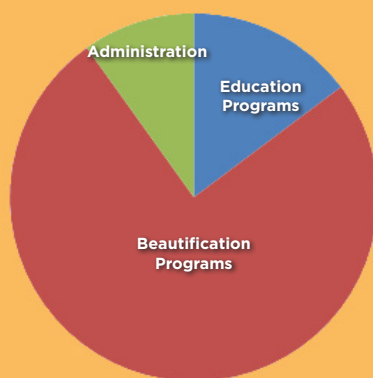

In 2014, Keep Truckee Meadows Beautiful (KTMB) celebrated 25 years of stewardship in the Truckee Meadows. KTMB is about providing an alternative to litter and illegal dumping through community education and cleanup and beautification programs in Washoe County and beyond.

KEEP TRUCKEE MEADOWS
BEAUTIFUL

2013-14 Financial Report

2013-14 Financial Highlights

- **In-Kind Value: $110,101** including everything from office space to wood chippers
- **Volunteer Value: $258,951**
- **Budget Spent on Programs: 90%**

KTMB FY 13-14 Expenditures

Total Expenses $241,116*